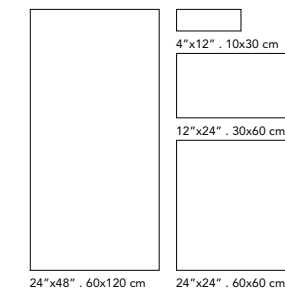

Essential

24"x48" 24"x24" 12"x24" 4"x12" Rectified Collection

Indoor 8.5 mm

Outdoor 20 mm

Colored Body Porcelain Pavers and Stoneware

ANSI A 137.1 compliant