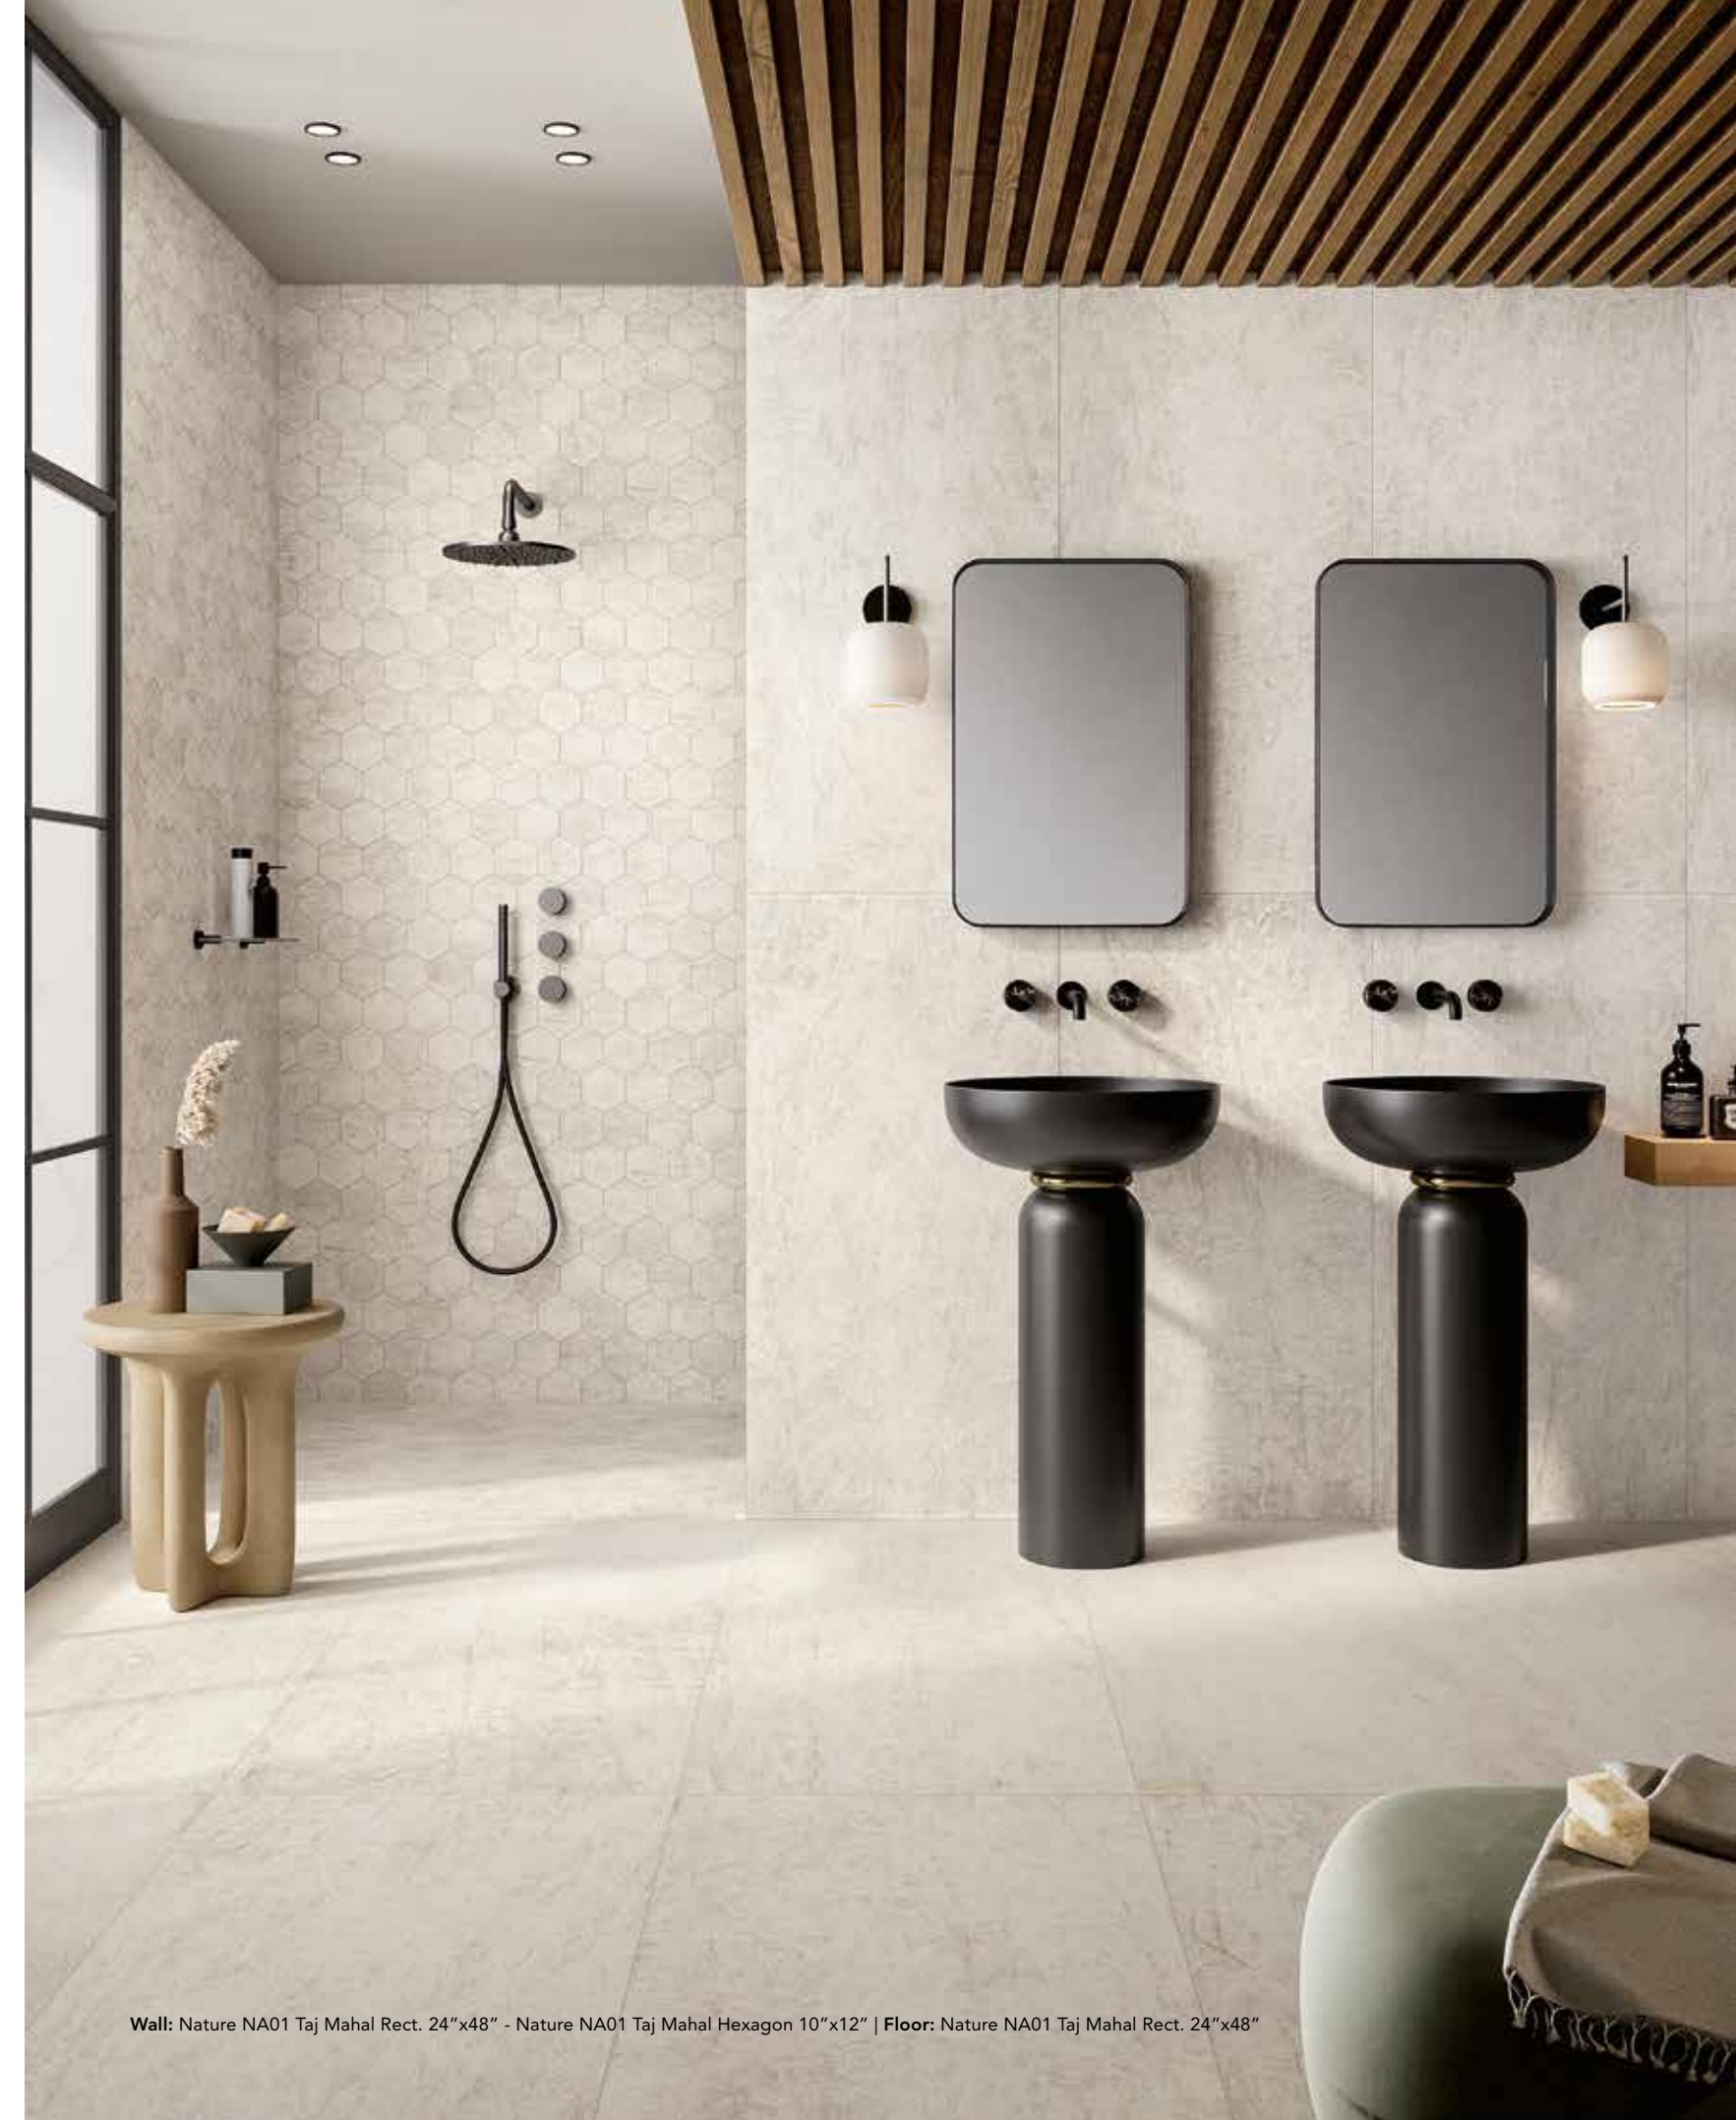

Wall: Nature NA01 Taj Mahal Rect. 24"x48" - Nature NA01 Taj Mahal Hexagon 10"x12" | Floor: Nature NA01 Taj Mahal Rect. 24"x48"