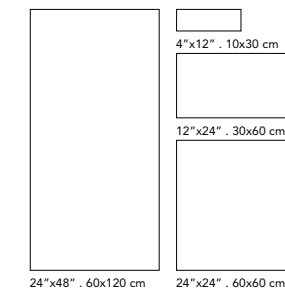

Nature

24"x48" 24"x24" 12"x24" 4"x12" Rectified Collection

Indoor 8.5 mm

Outdoor 20 mm

Colored Body Porcelain Pavers and Stoneware

ANSI A 137.1 compliant