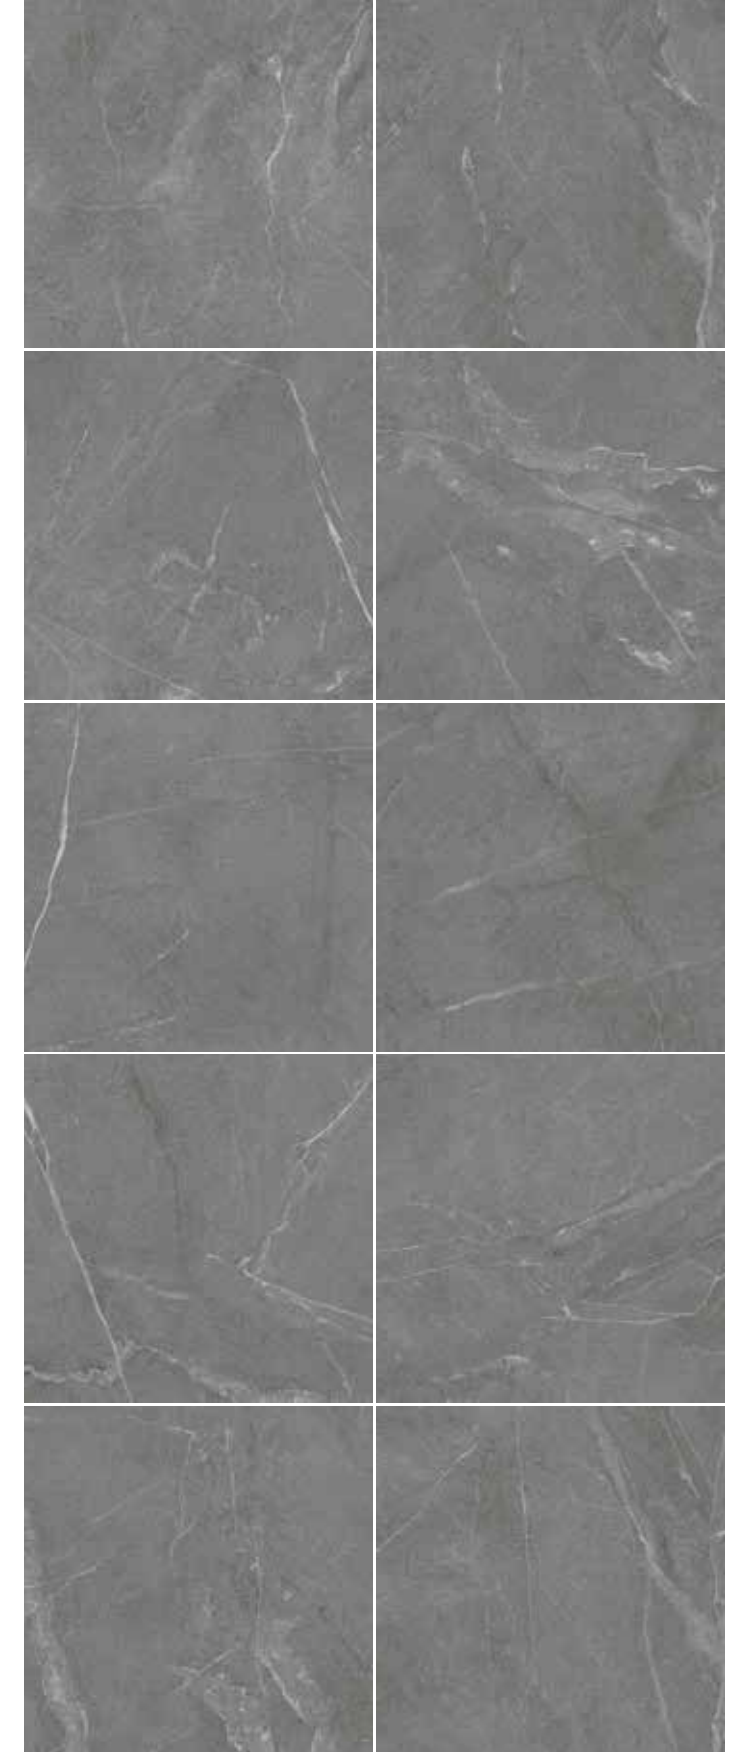

Nature

RECTIFIED COLLECTION

Indoor

Indoor